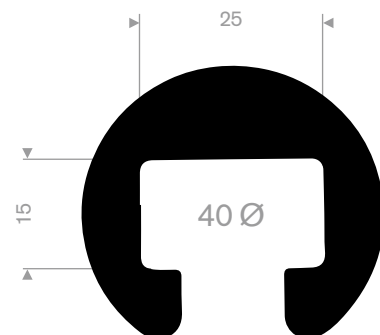

handrail profiles

dimension 25 x 15mm

quality PVC

roll length 25 meter

code	colour	price euros /m
25207001	black	28,00
25207004	dark grey	29,00
25207008	white	39,00
25207019	aluminum grey	45,00