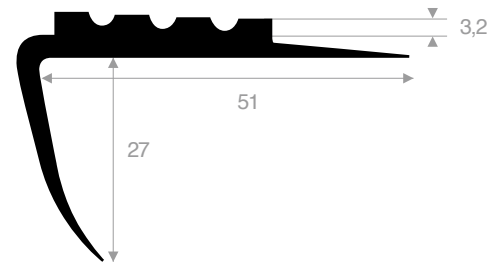

stair nosing profiles
quality PVC

code	roll length (m)	colour	price euros /m
25301010	1,5	black	7,50
25301012	1,5	dark grey	7,50
25301014	1,5	light grey	7,50
25301016	1,5	darkbrown	7,50
25301018	1,5	lightbrown	7,50

25301110
PVC black
roll length 1,5 meter