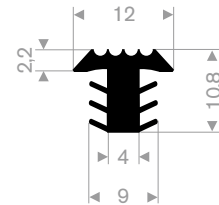

anti-slip profiles

quality PVC
roll length 25 m

code	colour	price euros /m
25305000	black	1,75
25305001	grey	2,00
25305002	white	2,00
25305003	brown	2,00
25305004	red	2,00
25305005	blue	2,00
25305006	yellow	2,00
25305008	silver metallic	2,00
25305012	glow in the dark	9,75