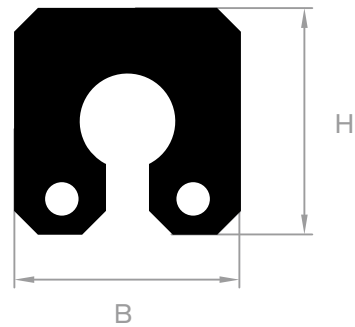

keyhole-fenders

dimensions		length (m)	weight (kg/m)	price euros /m
basis (mm)	height (mm)			
200	200	2	33	325,00
250	250	2	54	550,00