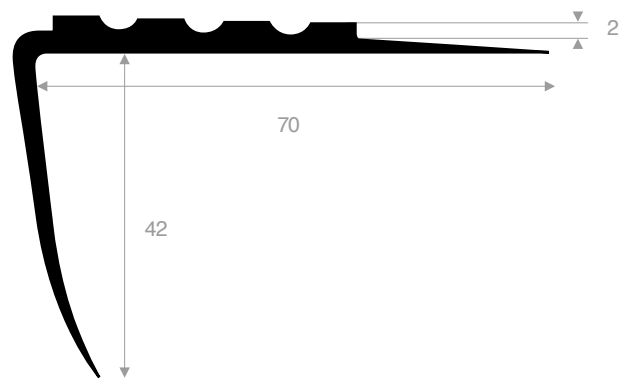

25301210
PVC black
roll length 1,5 meter