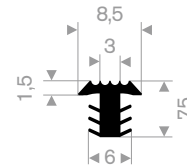

anti-slip profiles

quality PVC
roll length 50 m

code	colour	price euros /m
25305021	black	1,75
25305023	brown	2,00
25305028	silver metallic	2,00
25305032	glow in the dark	8,00