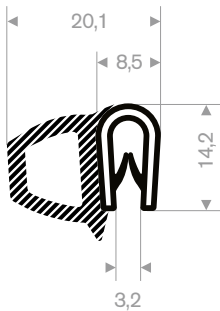

24500100
pvc + sponge rubber
range 1,5-3 mm
roll length 50 meter
€ 4,70/m

24500155
pvc + sponge rubber
range 1,5-3 mm
roll length 25 meter
€ 4,90/m