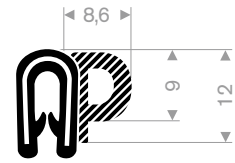

## self gripping profiles with sponge rubber

**24500100**  
pvc + sponge rubber  
range 1,5-3 mm  
roll length 50 meter  
€ 4,70/m

**24500135**  
pvc + sponge rubber  
range 1-2 mm  
roll length 50 meter  
€ 3,80/m