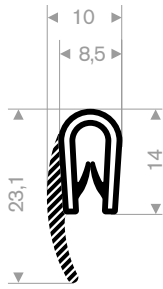

self gripping profiles with sponge rubber