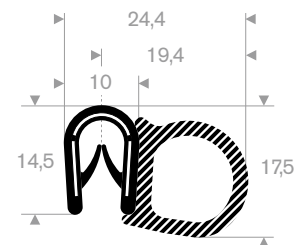

self gripping profiles with sponge rubber

24500135
pvc + sponge rubber
range 1-2 mm
roll length 50 meter
€ 3,80/m

24500140
pvc + sponge rubber
range 1-3 mm
roll length 50 meter
€ 4,50/m

24500155
pvc + sponge rubber
range 1,5-3 mm
roll length 25 meter
€ 4,90/m

24500115
pvc + sponge rubber
range 1,5-3 mm
roll length 25 meter
€ 4,90/m

24500120
pvc + sponge rubber
range 1,5-4 mm
roll length 25 meter
€ 5,20/m