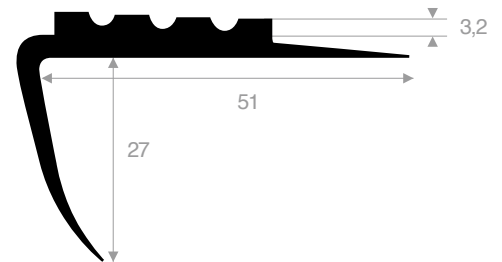

stair nosing profiles
quality PVC

code	roll length (m)	colour	price euros /m
25301010	1,5	black	7,50
25301012	1,5	dark grey	7,50
25301014	1,5	light grey	7,50
25301016	1,5	darkbrown	7,50
25301018	1,5	lightbrown	7,50

25301110
PVC black
roll length 1,5 meter