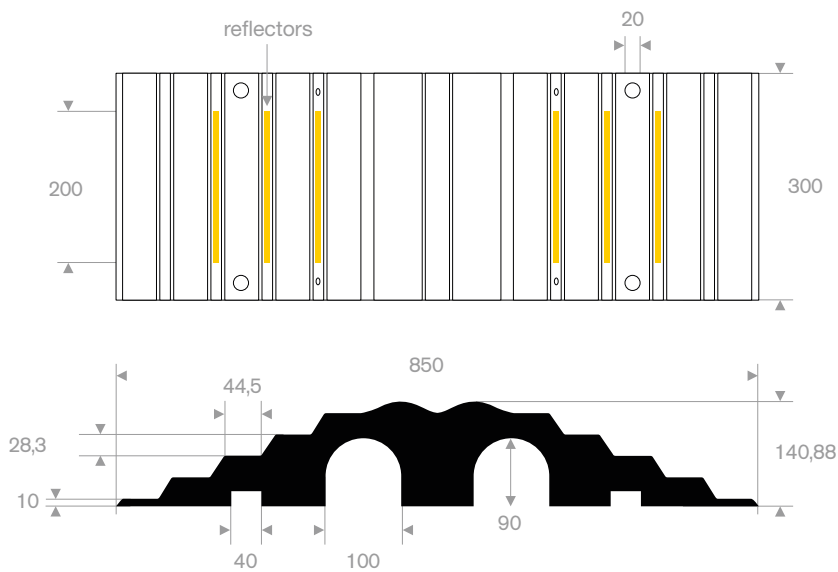

21500491  
 SBR 70° Shore black  
 length 1,5 meter  
 € 150,00/length

21500492  
 SBR 70° Shore yellow  
 length 1,5 meter  
 € 195,00/length

21500493  
 SBR 70° Shore yellow  
 length 960 mm  
 € 85,00/length