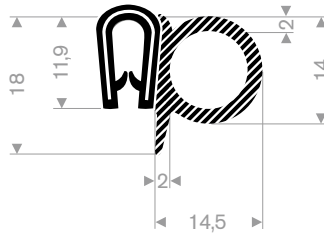

24500115
pvc + sponge rubber
range 1,5-3 mm
roll length 25 meter
€ 4,90/m