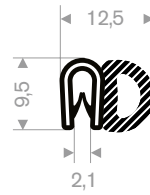

24500135
pvc + sponge rubber
range 1-2 mm
roll length 50 meter
€ 3,80/m