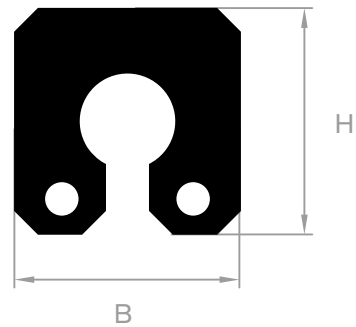

keyhole-fenders

dimensions		length (m)	weight (kg/m)	price euros /m
basis (mm)	height (mm)			
200	200	2	33	325,00
250	250	2	54	550,00